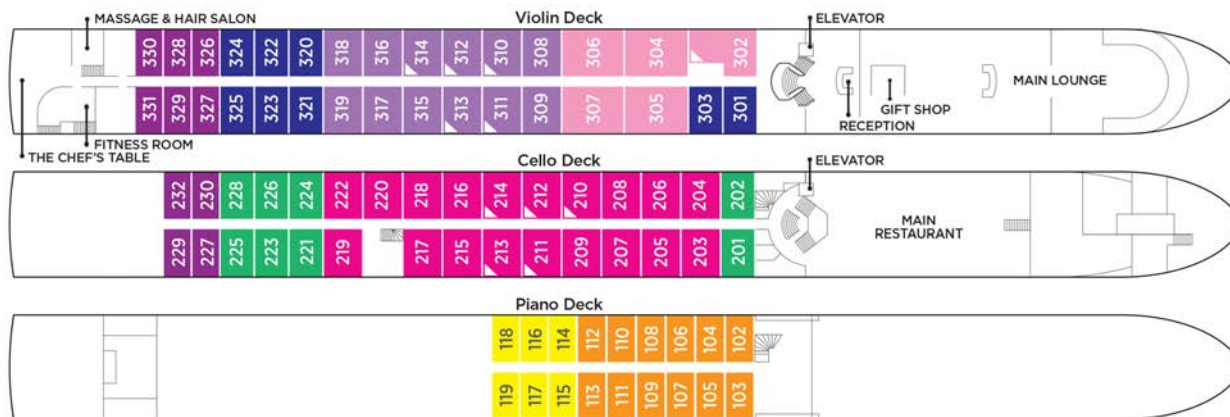

# CHRISTMAS MARKETS ON THE DANUBE

7-night cruise | December 4-11, 2023 | Aboard AmaBella

Twin Balcony Stateroom

Spacious Sun Deck

## ONBOARD FEATURES:

- » Panoramic Lounge with bar, piano, and dance floor
- » Walking track, Chess Board, Putting Green, pool with swim-up bar, and fitness room
- » Hair salon and massage services (additional costs apply)
- » Entertainment-On-Demand with high-speed Internet, movies, music, and English-language TV
- » Marble bathrooms, multi-jet showers, soothing bath products, cotton bathrobes, slippers and hair dryer
- » Generous closet and storage space with in-room safe
- » Individually controlled air conditioning in stateroom

Category	Deck / Stateroom / Size
Suite	Violin / French & Outside Balcony - 350 sq. ft.
AA	Violin / French & Outside Balcony - 235 sq. ft.
AB	Cello / French & Outside Balcony - 235 sq. ft.
BA	Violin / French & Outside Balcony - 210 sq. ft.
BB	Cello / French & Outside Balcony - 210 sq. ft.
C	Violin & Cello / French Balcony - 170 sq. ft.
D	Piano / Fixed Windows - 170 sq. ft.
E	Piano / Fixed Windows - 170 sq. ft.