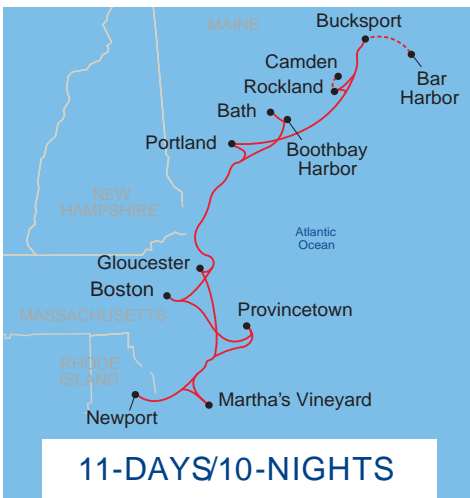

# GRAND NEW ENGLAND CRUISE

---

Discover the majestic seafaring heritage of coastal towns and quaint island villages on the 11-day Grand New England Cruise. From Maine to southern New England, you will experience the best of the Northeast. Charming villages, fascinating history, and an area famous for its vacations await you on this spectacular cruise.

## PORTS-OF-CALL

- Boston, MA
- Portland, ME
- Camden, ME
- Rockland, ME
- Bucksport, ME/  
Bar Harbor, ME
- Boothbay Harbor, ME
- Bath, ME
- Gloucester, MA
- Newport, RI
- Martha's Vineyard, MA
- Provincetown, MA